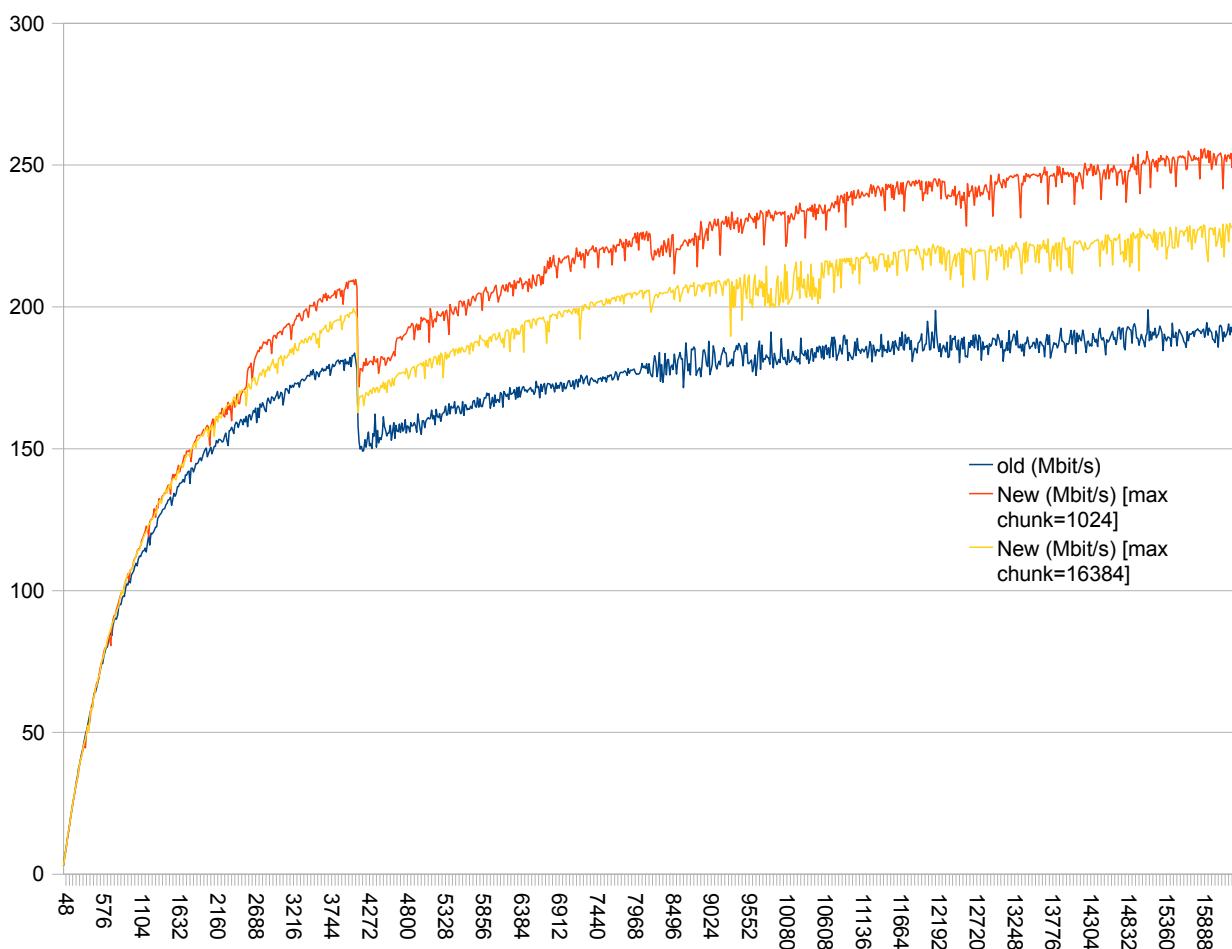

Throughput

Throughput between 16-16384 bytes

Imp

Improvement in throughput and percent between 16-16384 bytes [chunk size=1024]