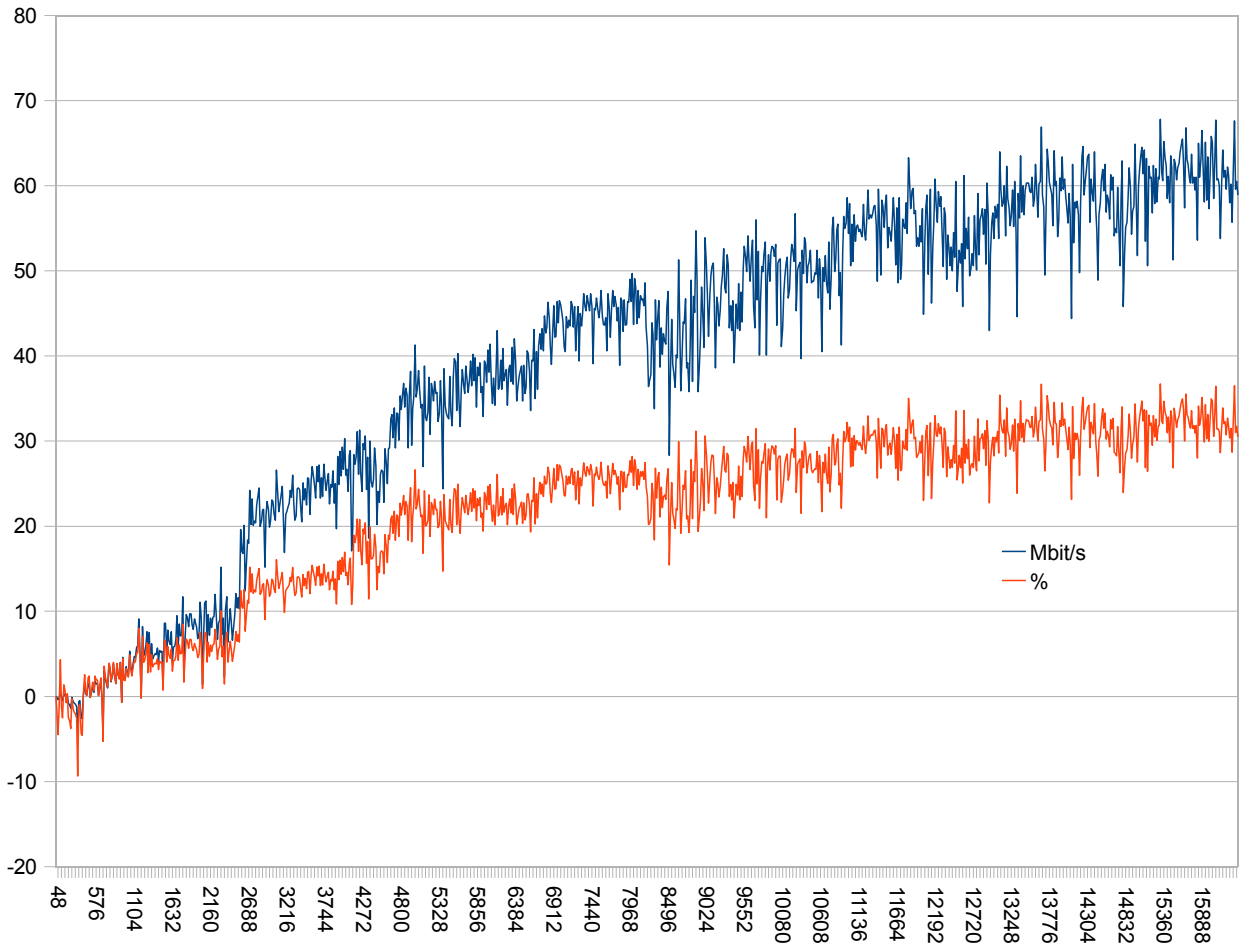

Throughput

Throughput between 16-16384 bytes

Imp

Improvement in throughput and percent between 16-16384 bytes [chunk size=1024]